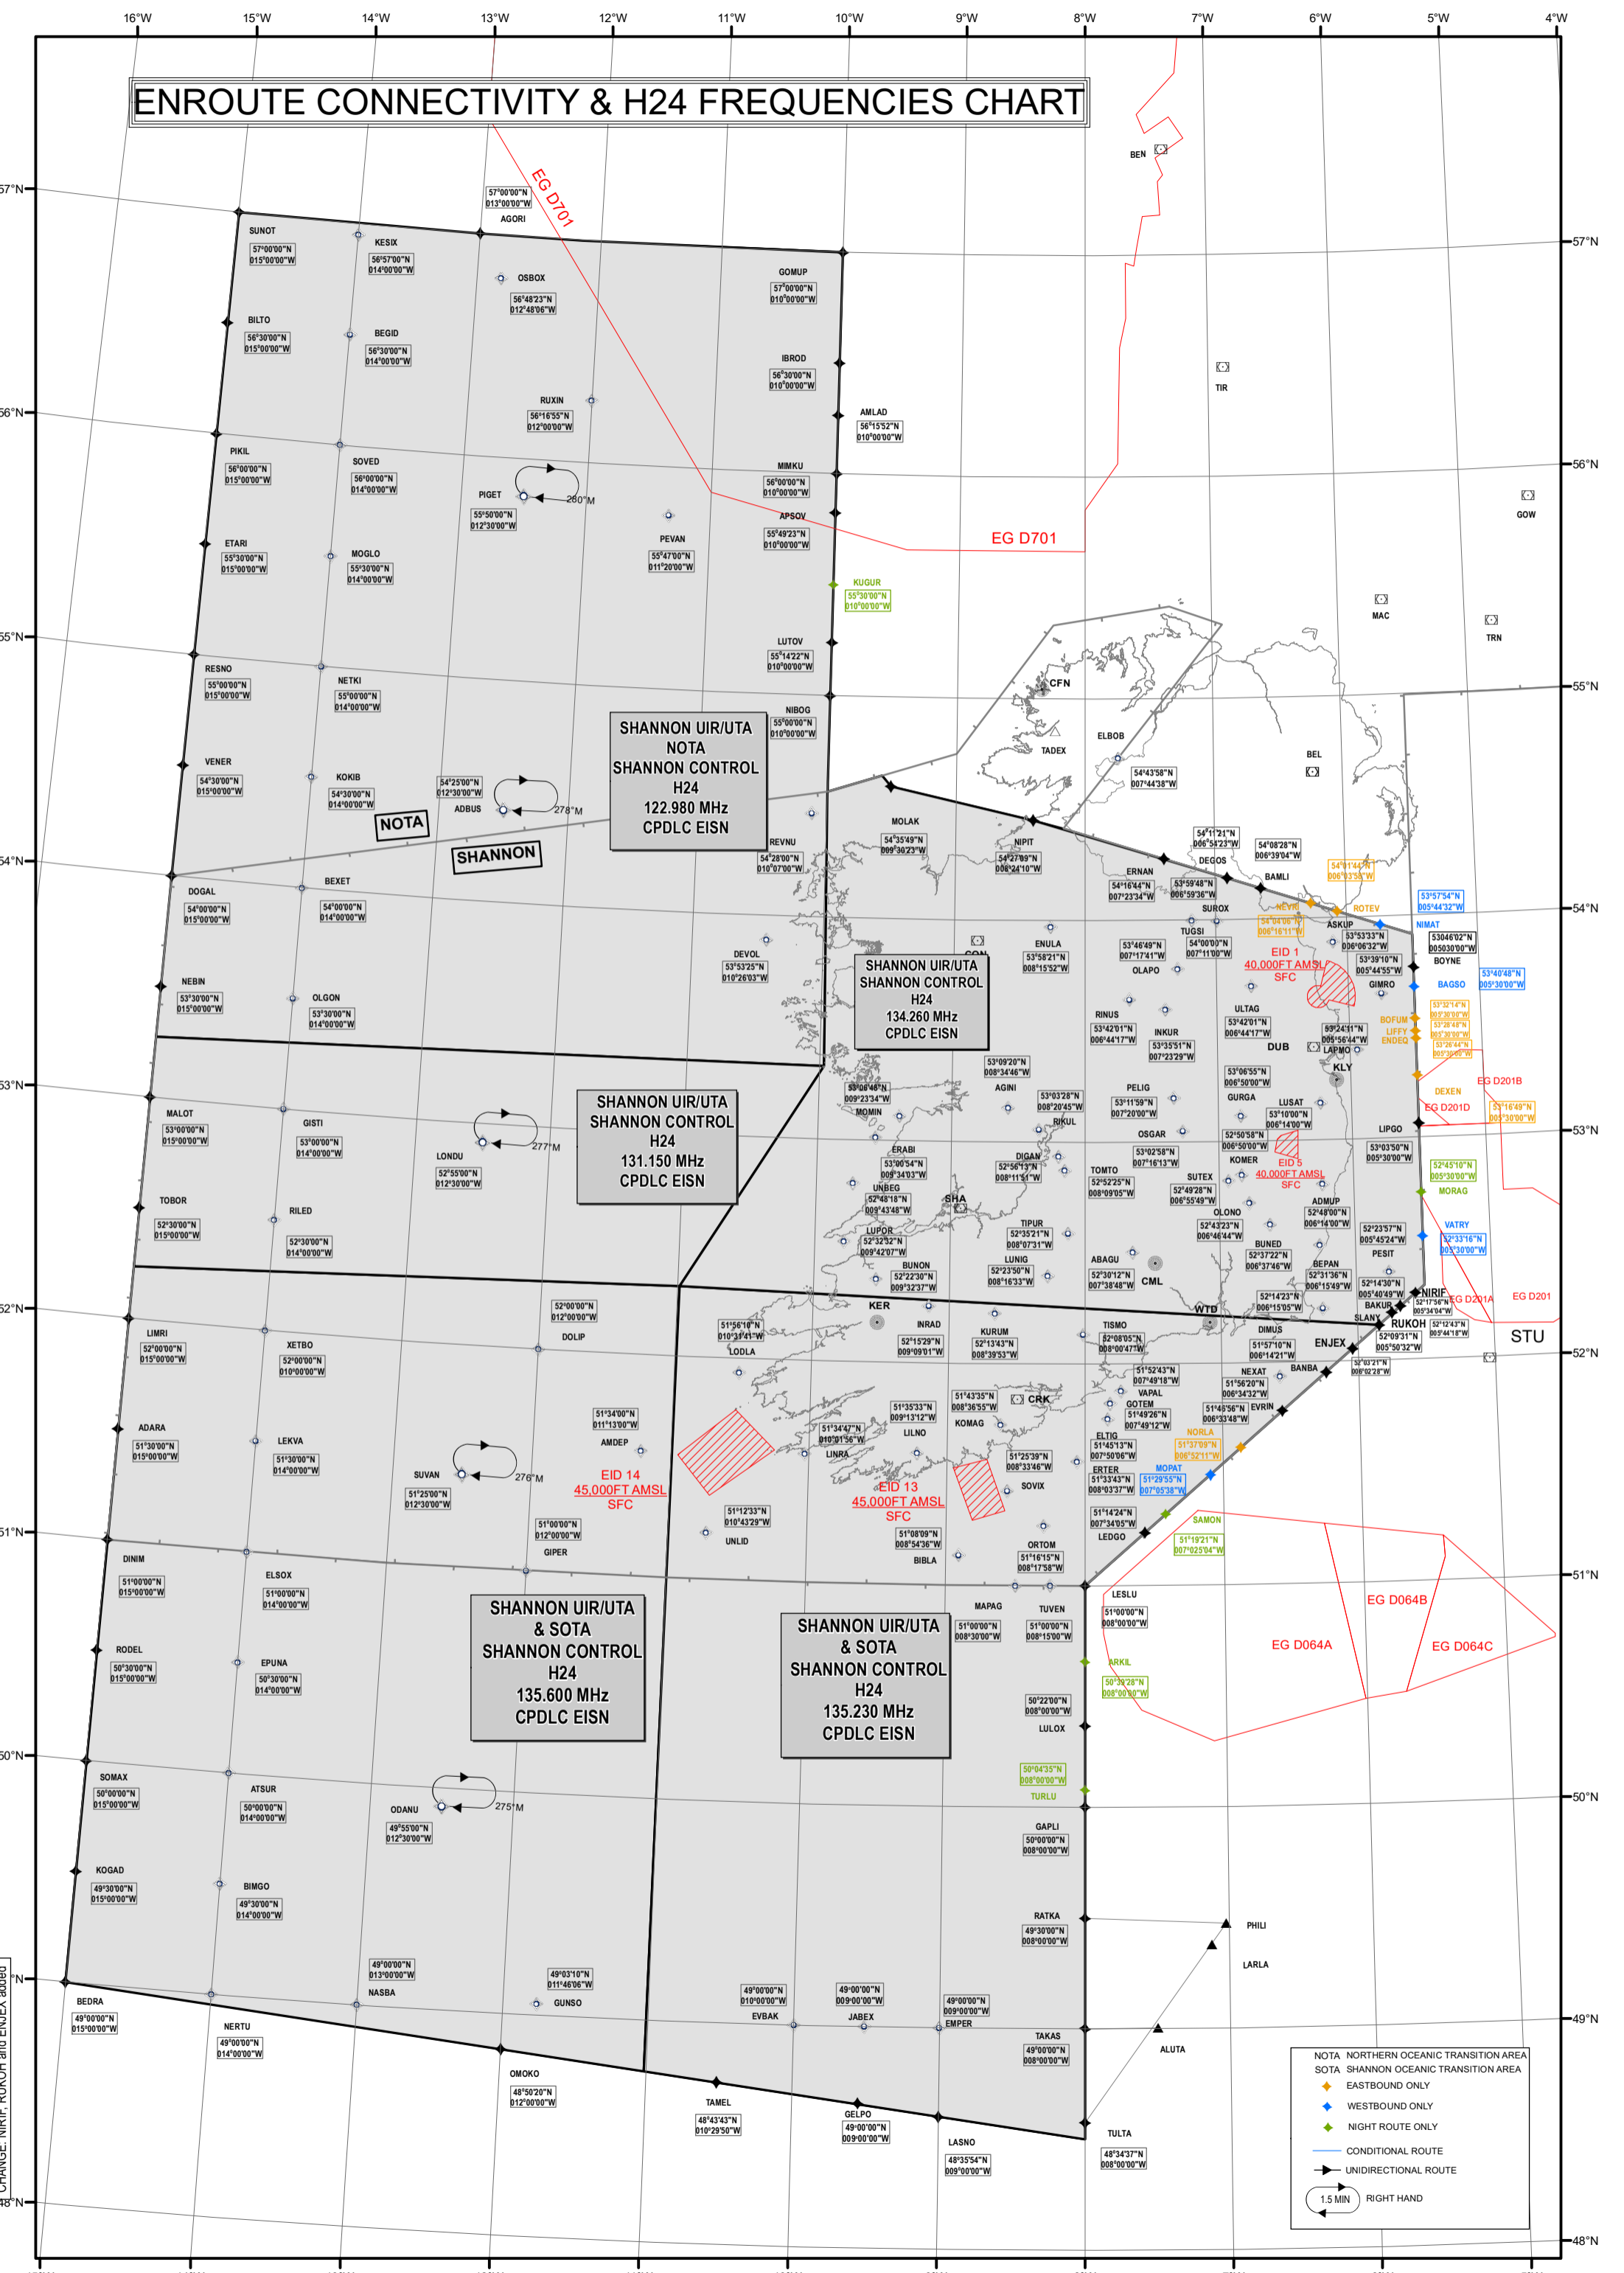

ENROUTE CONNECTIVITY & H24 FREQUENCIES CHART

CHANGE: NIRIF, RUKOH and ENJEX added