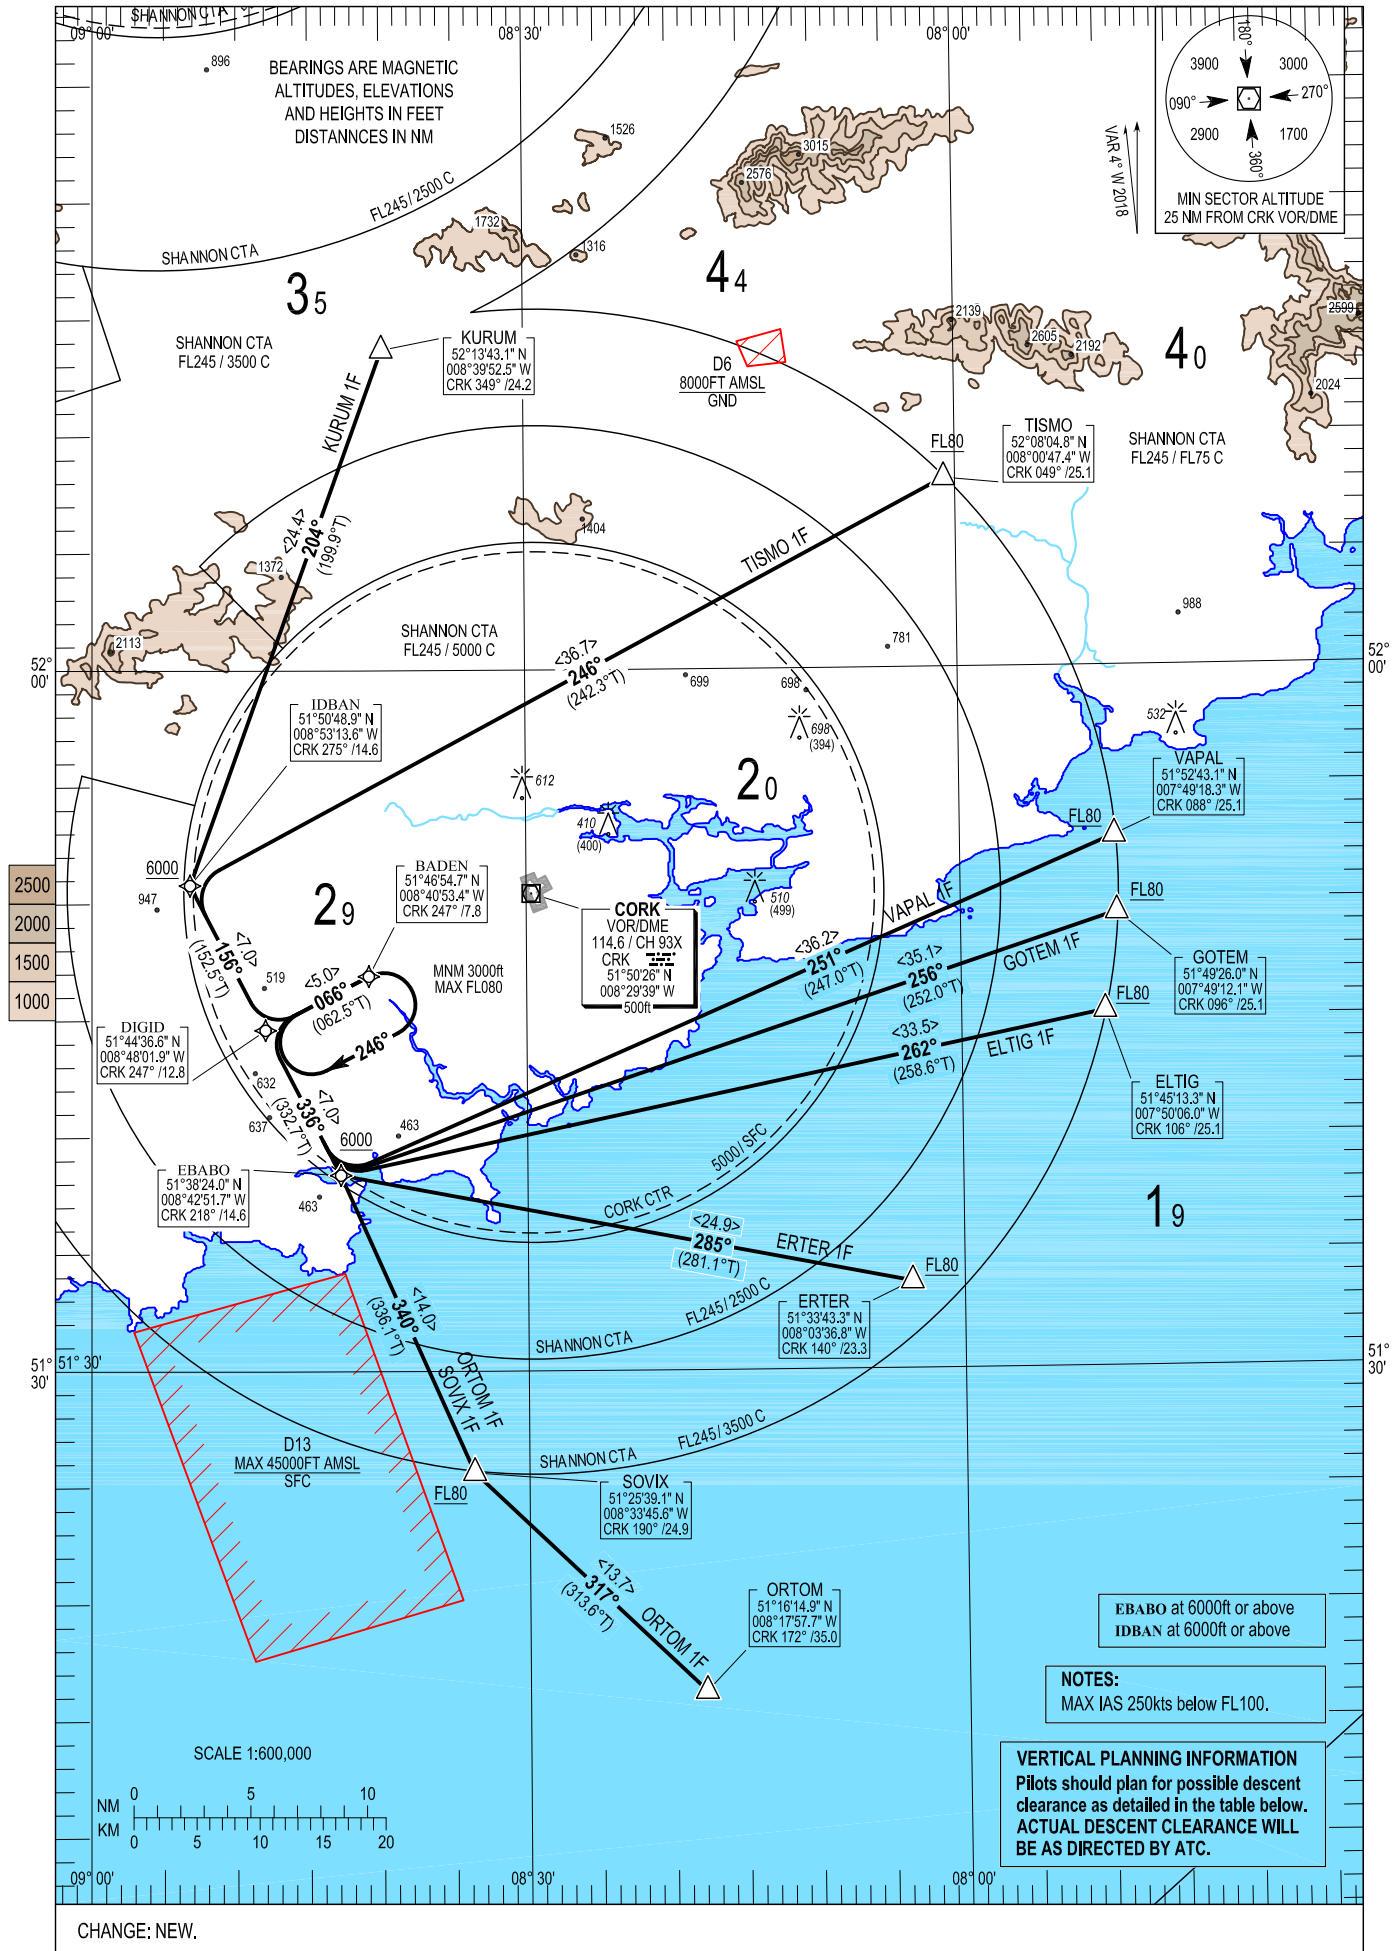

TWR	119.300
GND	121.850
ATIS	120.925
CRK APP	119.900

**CORK RWY 07**  
**CAT A, B**  
 TISMO 1F, VAPAL 1F, GOTEM 1F, ELTIG 1F,  
 ERTER 1F, ORTOM 1F, SOVIX 1F, KURUM 1F.

EBABO at 6000ft or above  
 IDBAN at 6000ft or above

**NOTES:**  
 MAX IAS 250kts below FL100.

**VERTICAL PLANNING INFORMATION**  
 Pilots should plan for possible descent  
 clearance as detailed in the table below.  
**ACTUAL DESCENT CLEARANCE WILL  
 BE AS DIRECTED BY ATC.**